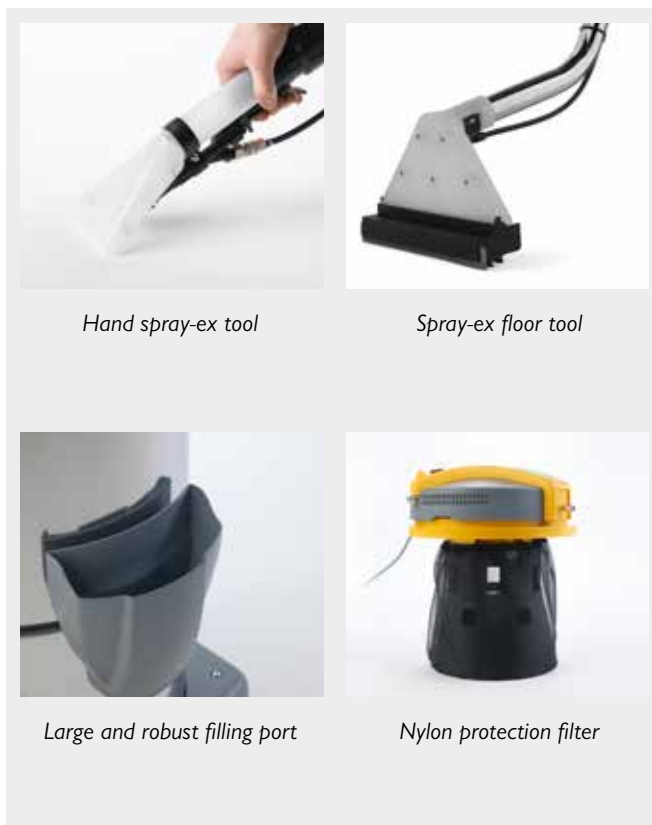

## PRODUCT IDENTIFICATION

TYPE	REF. NO.
POWER EXTRA III	14754010001
POWER EXTRA III AUTO	14764010001
POWER EXTRA III	14758711950
POWER EXTRA III AUTO	14768711950

Despite the small size, Power Extra III is able to achieve the performance of a bigger professional machine. Ideal for the automotive sector and to clean every type of textile and moquette surface. The standard version consists of a 3m hose (Ø 40), the sprayex upholstery tool and the spray ex floor tool. The Auto version is equipped with spray-ex upholstery tools and above all with the 6 m spray-ex hose; perfect for the car interiors and for every hard to reach area. Equipped with a powerful pump (48 W), water spray rate 1,1 l / min, pressure 7 bar 11 liters solution tank, easy to fill thanks to the filling port 12 liter recovery tank. Power Extra III can be easily drained either using the practical drain hose or removing the whole tank and emptying it. Separated pump control.

Hand spray-ex tool

Spray-ex floor tool

Large and robust filling port

Nylon protection filter